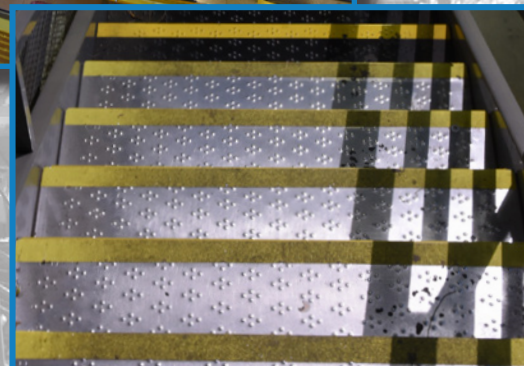

Stairs

Warehouse Solutions

• Racking

Steel King & Paltier -

144"x2.5"- Button Head Teardrop Beams

78"x30"- Teardrop Uprights

Inside Waterfall Light Duty -

70"x46"

46"x26"

• Conveyors

FKI Logistex Accuglide

• Elevators

Material/Freight ONLY

2000lb Capacity

Area Y - 2 Levels with 77k sq. ft. per level,
B-Decking and Masonite Deck with
5 elevators and 4 sets of stairs

Area Z - 4 Levels with 100k sq. ft. per level,
B-Decking and Masonite Deck with
6 elevators and 4 sets of stairs